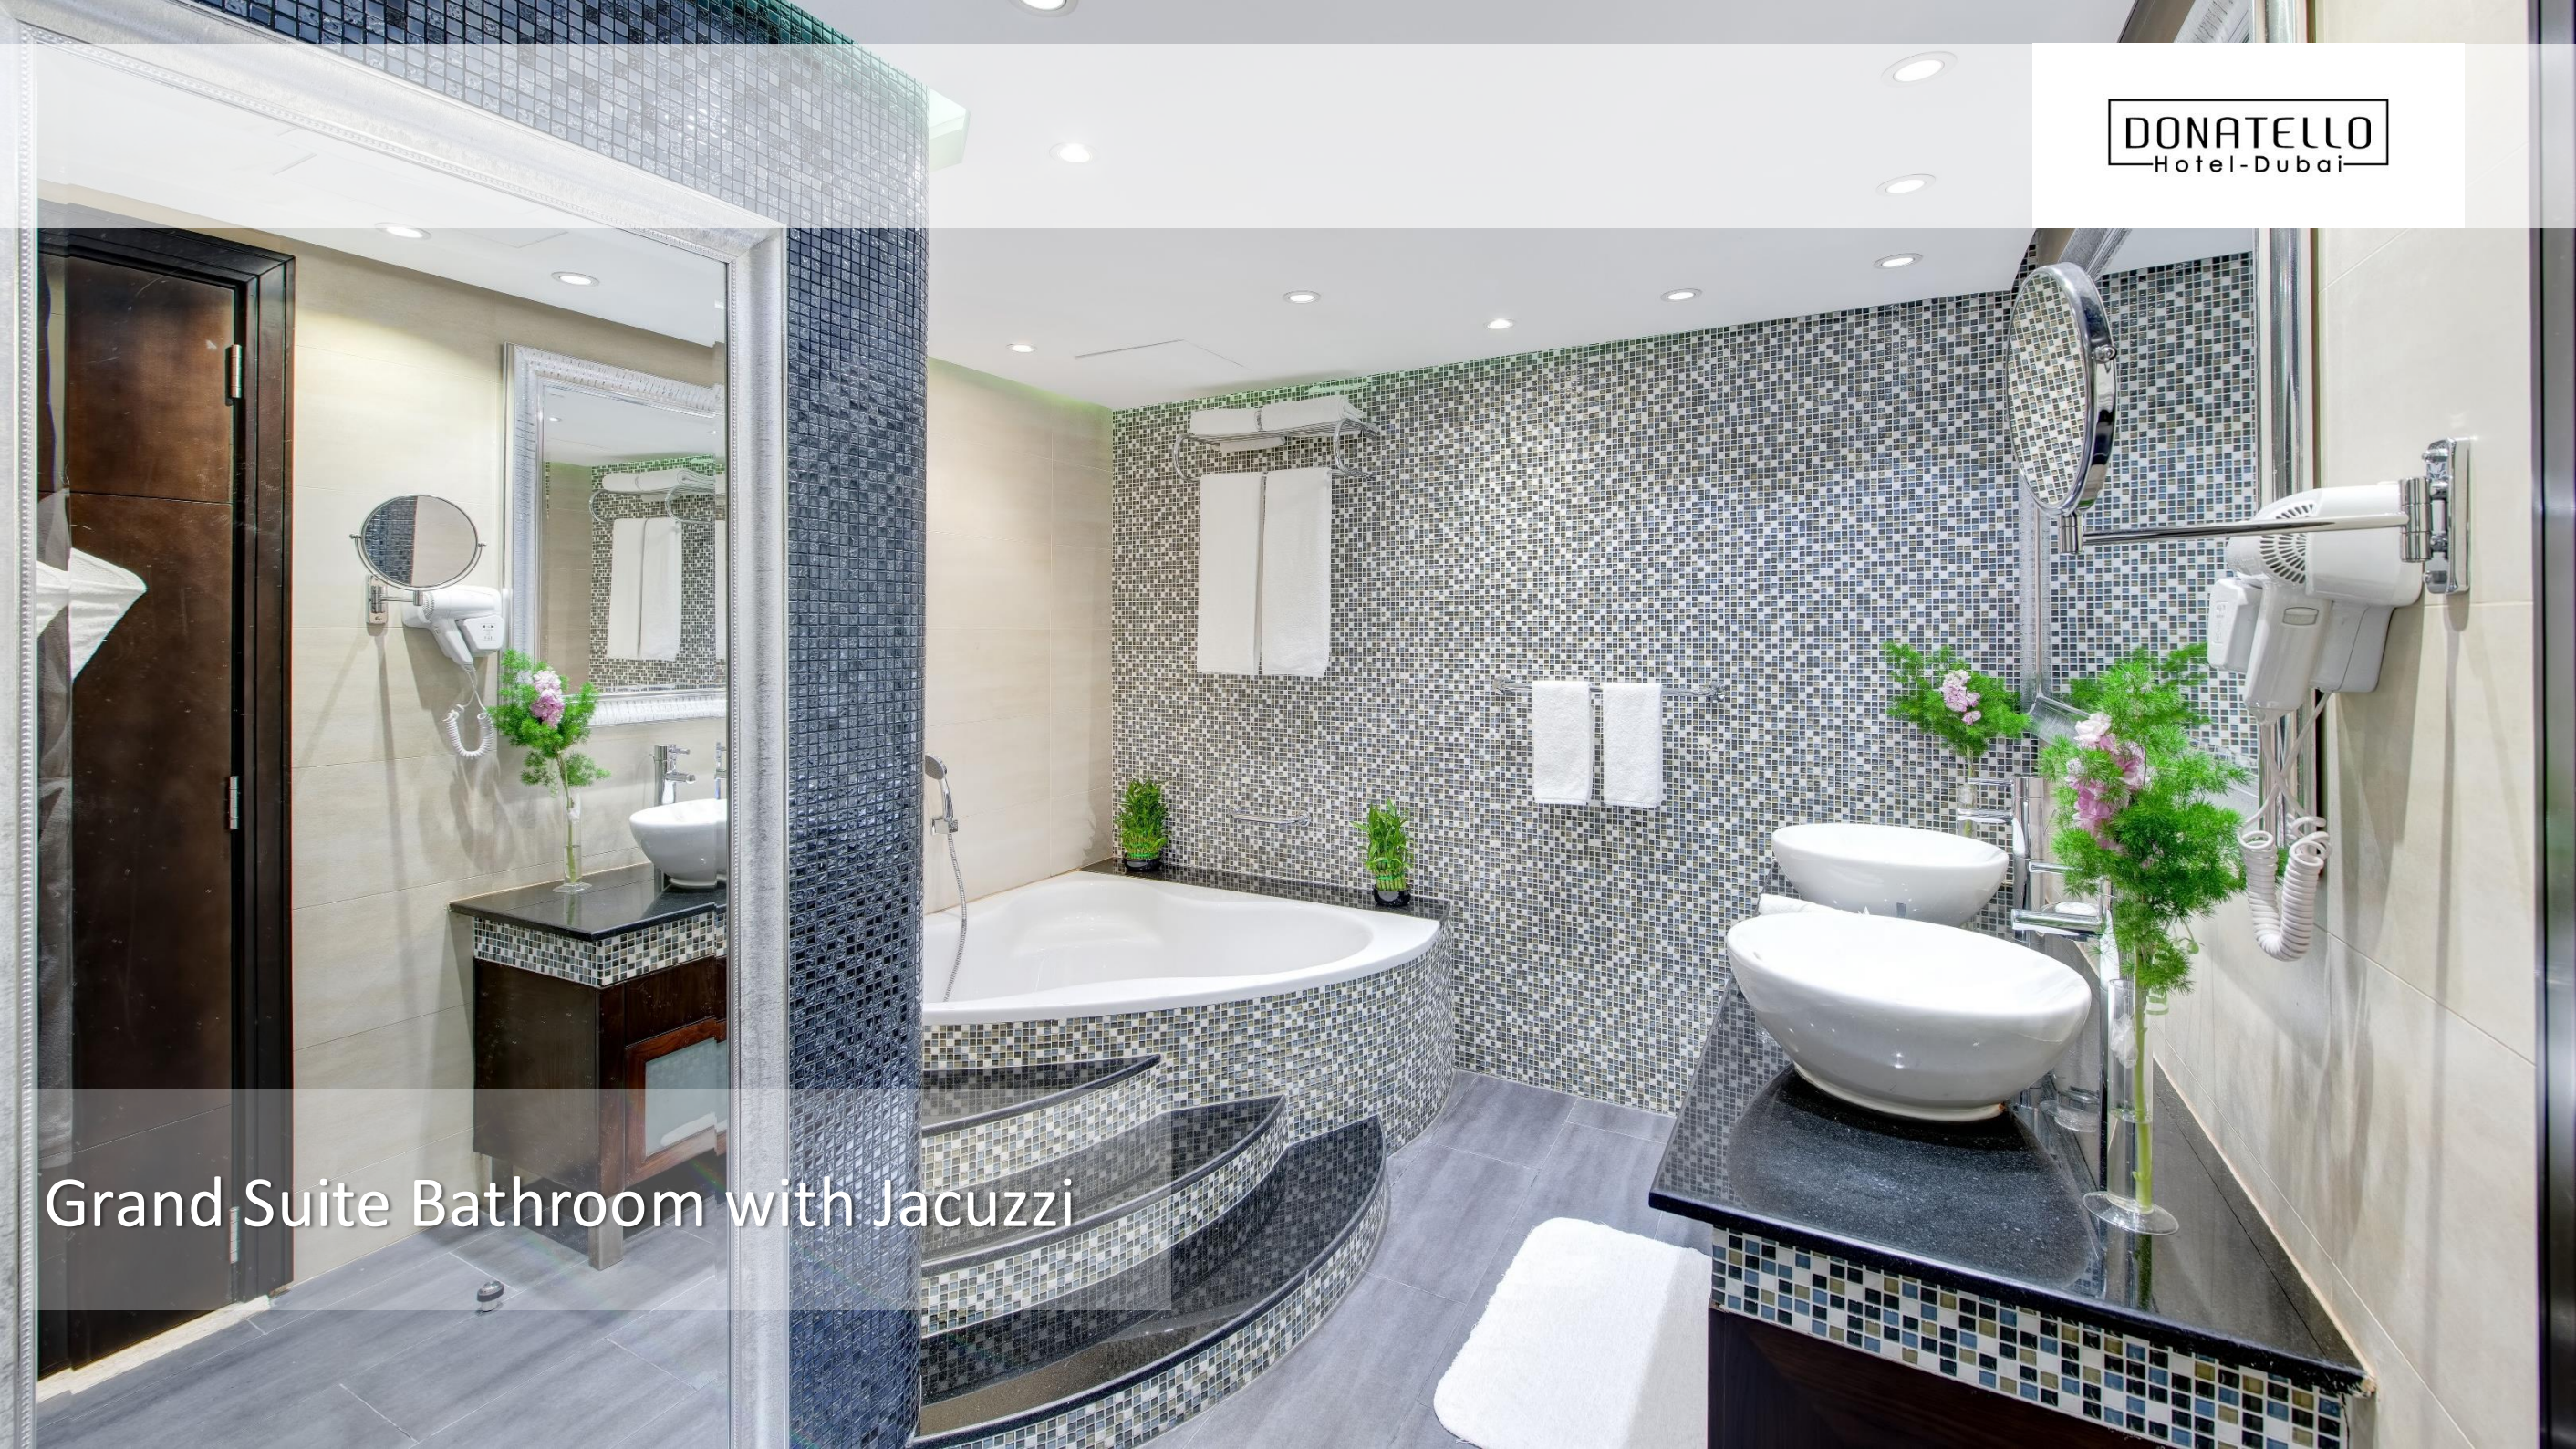

Deluxe King Room

Deluxe Bathroom

Deluxe Twin Room

Deluxe Triple Room

Executive King Room

Executive Suite

Junior Suite

Executive Family Suite

Grand Suite

Grand Suite Bathroom with Jacuzzi

59 STREET - GASTROPUB

FISHERMAN'S HUB

Hungry Monkey Pub

RETOX

THE VIEW LOUNGE

U SPA