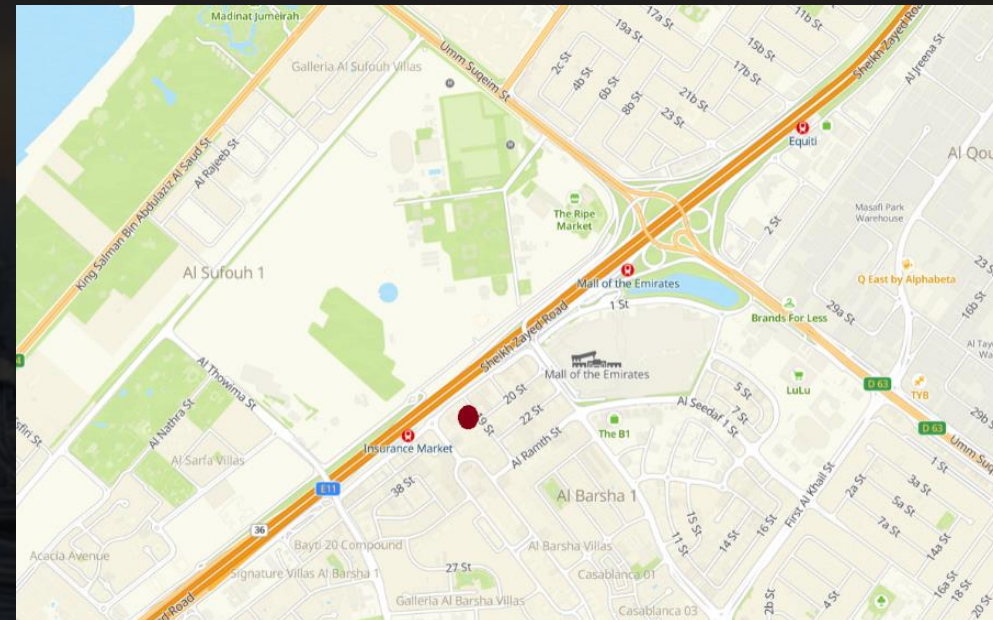

Bring your

Ideally located in one of the city's famous Al Barsha District, the hotel is the optimal choice for business and leisure travellers, sitting on the main street of Sheikh Zayed road, a few minutes away from Mall of the Emirates and Dubai metro.

- Insurance Market Metro Station - 200 m
- Mall of the Emirates Metro Station – 350 m
- Dubai International Airport - 27 km
- Al Maktoum International Airport – 41.3 km

DONATELLO HOTEL DUBAI

DONATELLO
Hotel-Dubai

The hotel is conveniently located by the Sheikh Zayed Road in the heart of Al Barsha, a short stroll away from Mall of the Emirates, Jumeirah beach, Various business districts and Madinat Jumeirah.

Other key locations:

- Dubai International Convention & Exhibition Centre - 18 km
- Palm Jumeirah- 7.7 km
- Dubai Creek - 22.7 km
- Emirates Golf Course - 10.8 km
- Gold and Diamond Souq - 5 km
- Dubai Marina - 10 km
- Burj Khalifa- 15 Km