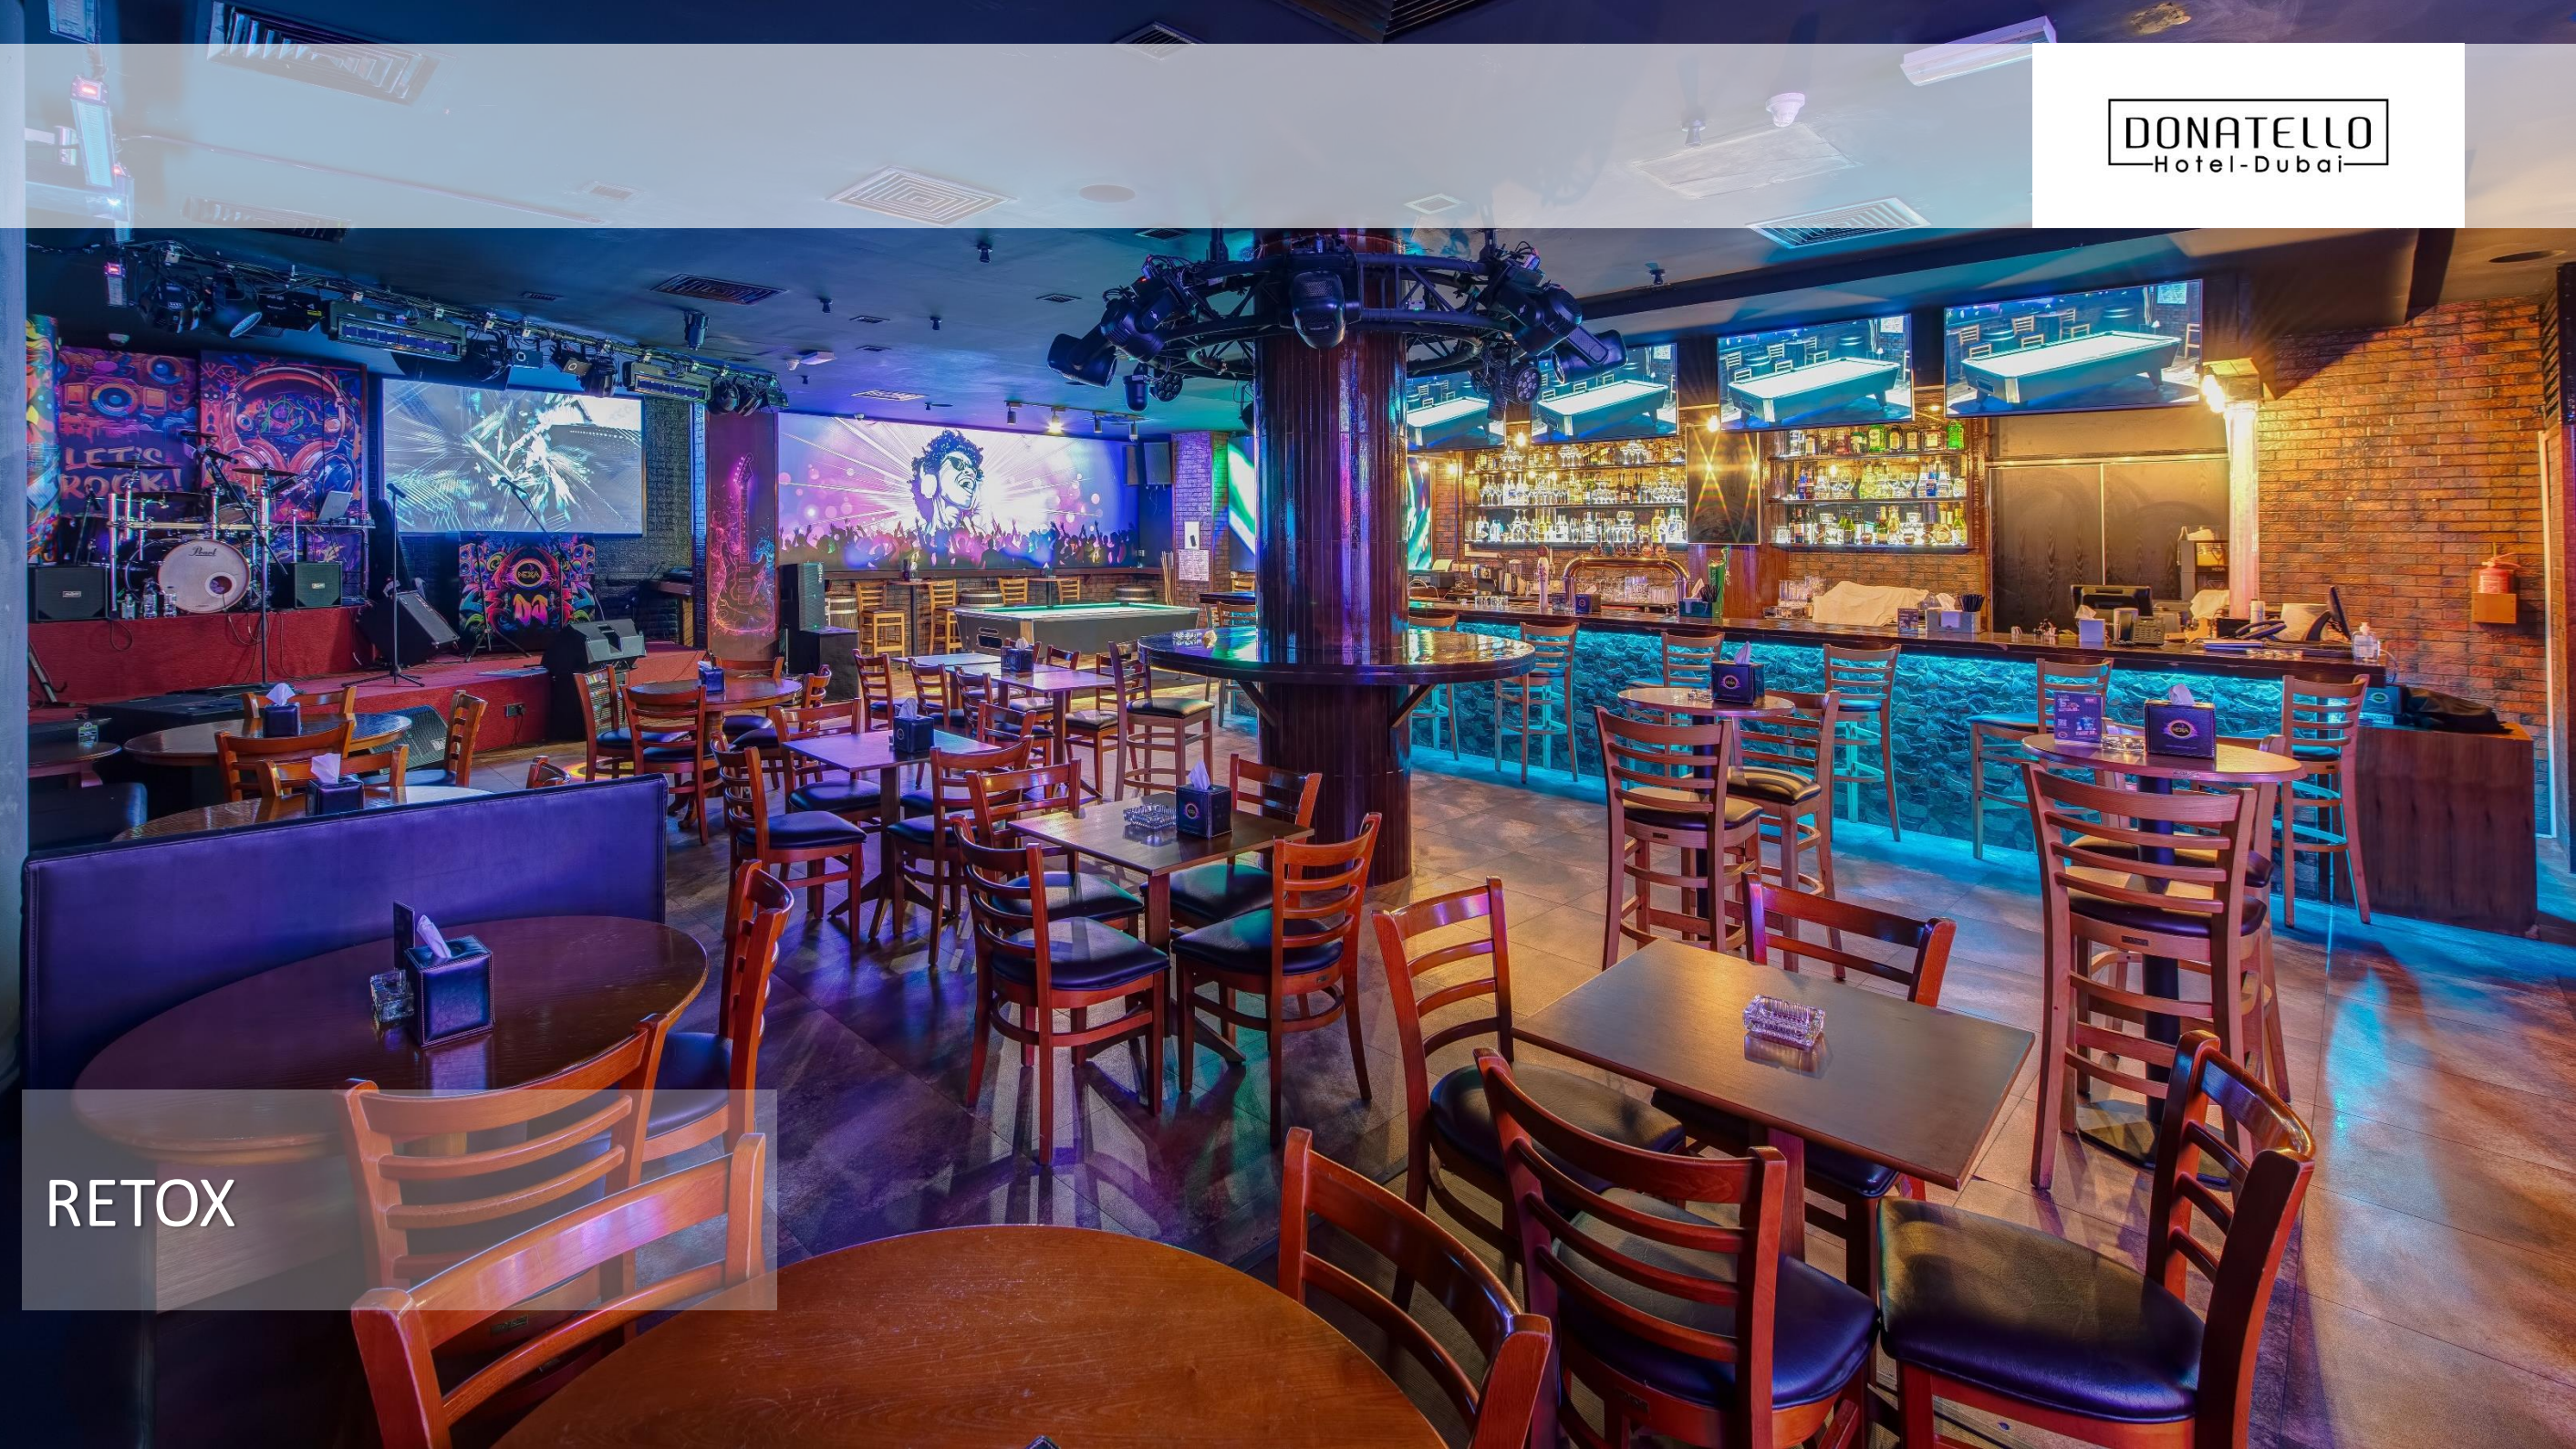

Grand Suite

Grand Suite Bathroom with Jacuzzi

59 STREET - GASTROPUB

FISHERMAN'S HUB

Hungry Monkey Pub

RETOX

THE VIEW LOUNGE

U SPA