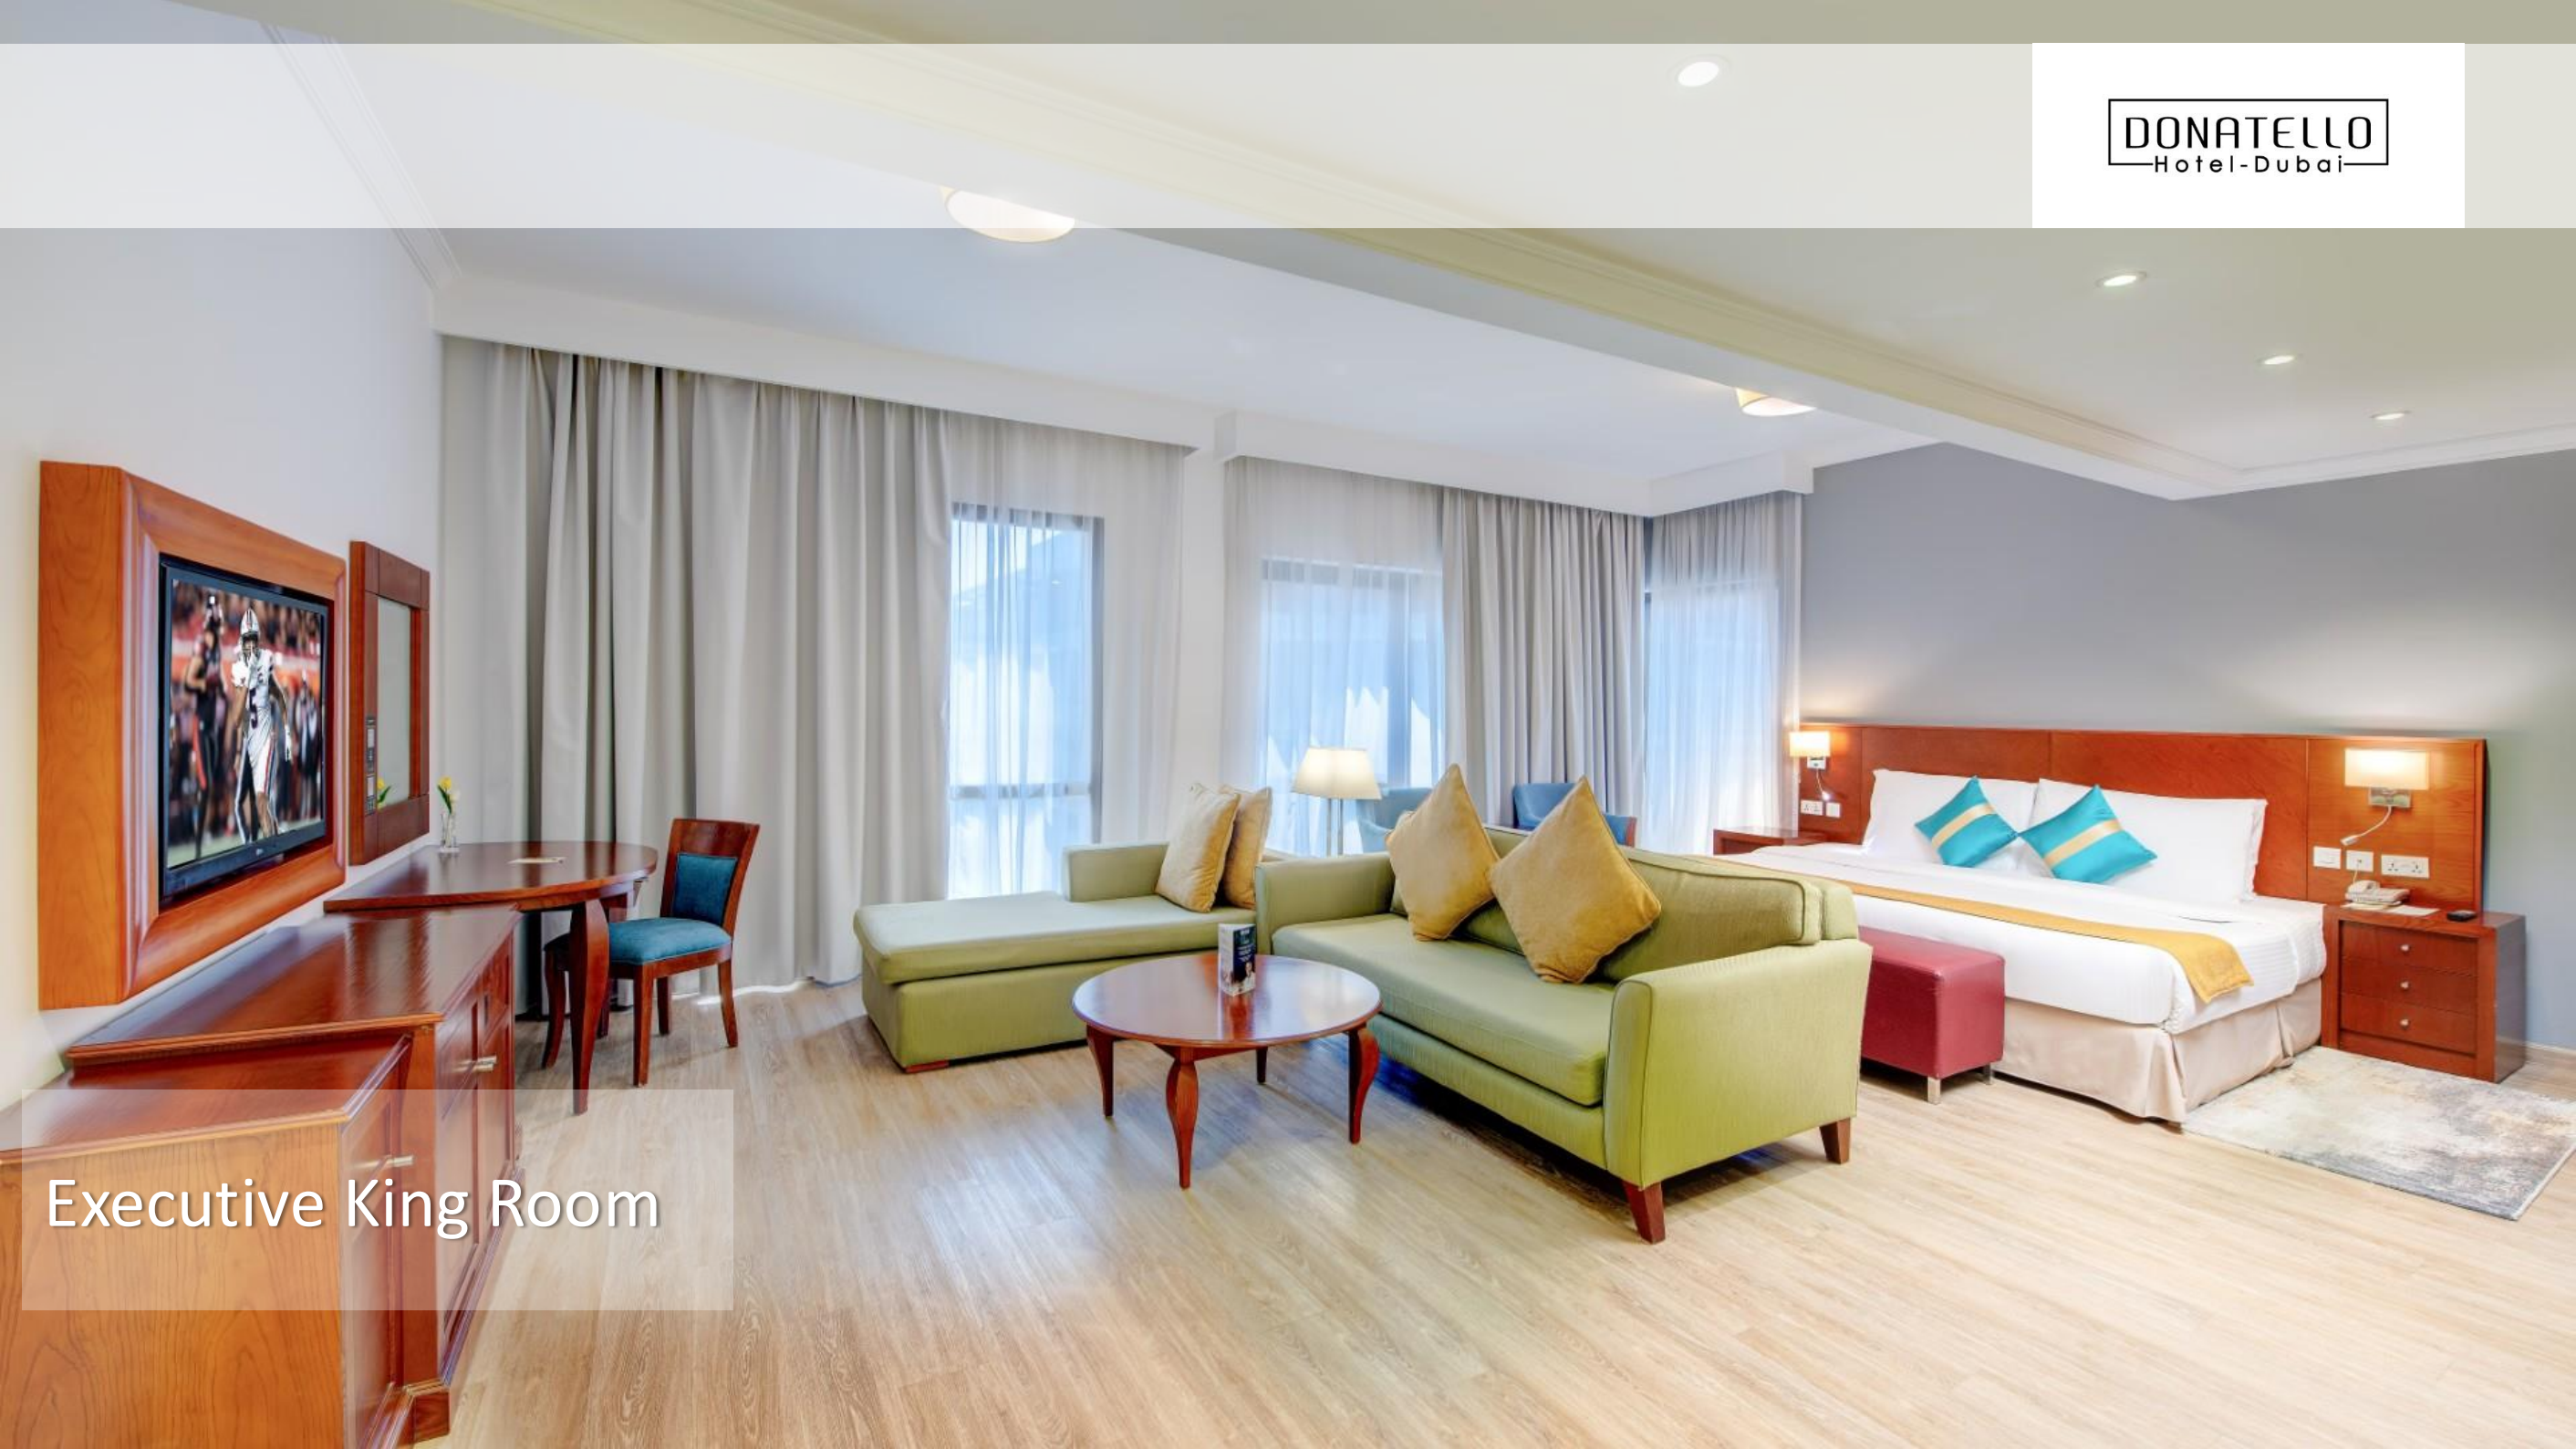

Deluxe King Room

Deluxe Bathroom

Deluxe Twin Room

Deluxe Triple Room

Executive King Room

Executive Suite

Junior Suite

Executive Family Suite

Grand Suite

Grand Suite Bathroom with Jacuzzi

59 STREET - GASTROPUB

FISHERMAN'S HUB

Hungry Monkey Pub

RETOX

THE VIEW LOUNGE

U SPA